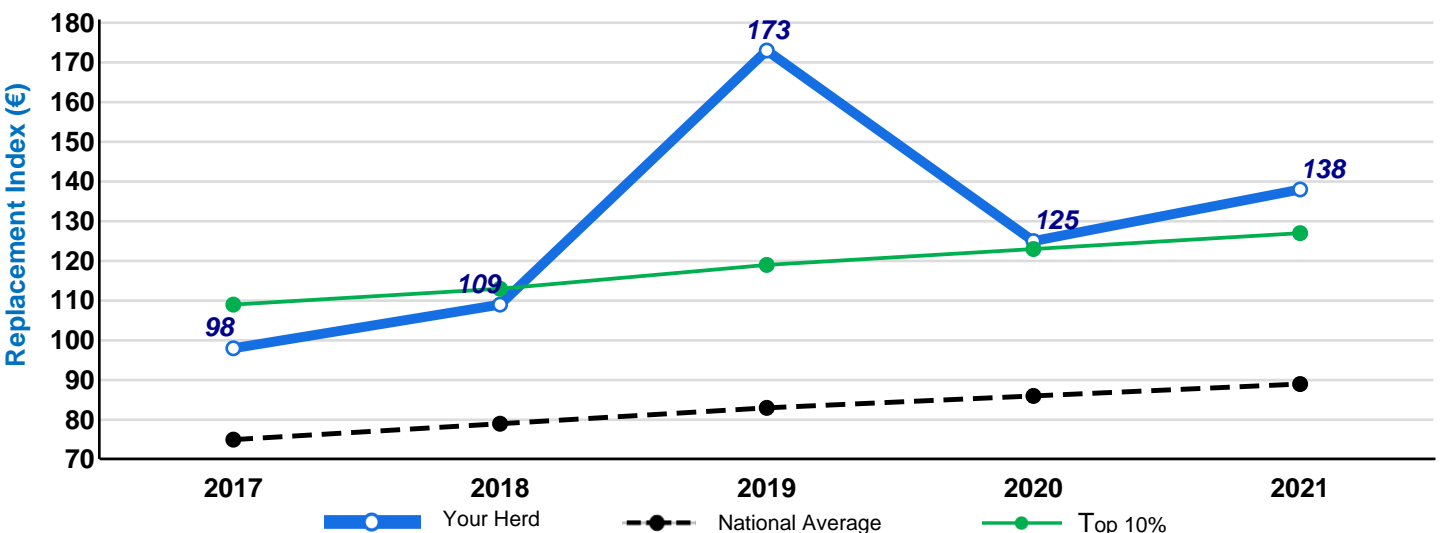

Your Herds Progress Snapshot (2017-2021)

Improved ↑

No Change =

Disimproved ↓

1. Replacement Index (Cows)

2. Replacement Index (1st Calvers)

3. Herd Calving Interval

4. Calves per Cow per Year

5. Heifers Calved 22-26 Months

6. Six Week Calving Rate Spring

Cow Numbers Over The Last 5 Years

*Figures are taken on 30th June each year	2017	2018	2019	2020	2021
*Total Cows	17	26	24	29	30
Average lactation	2.9	3.1	3.8	3.2	3.3

1. Replacement Index (Cows)

2. Replacement Index (1st Calvers)

3. Herd Calving Interval

4. Calves per Cow per Year

5. Heifers Calved 22-26 Months

6. Six-week Calving Rate Spring

7. 2021 Key Performance Indicators