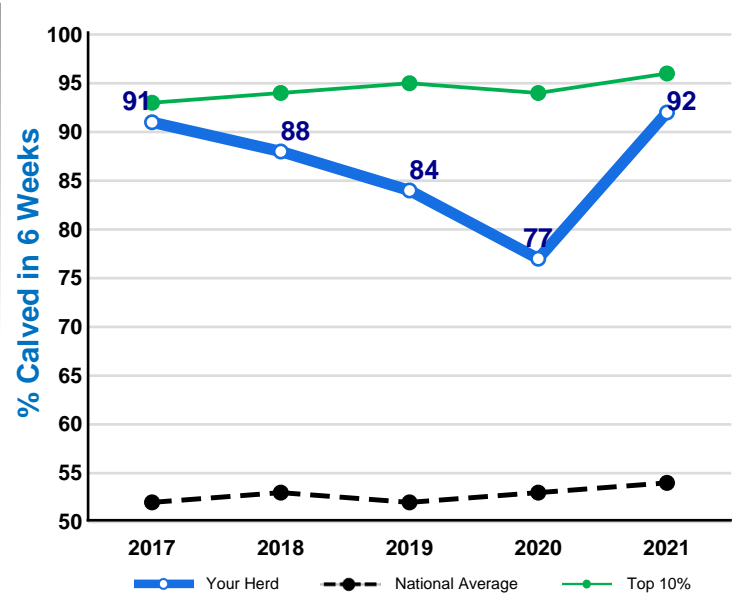

5. Heifers Calved 22-26 Months

6. Six Week Calving Rate Spring

Cow Numbers Over The Last 5 Years

*Figures are taken on 30th June each year	2017	2018	2019	2020	2021
*Total Cows	17	26	24	29	30
Average lactation	2.9	3.1	3.8	3.2	3.3

1. Replacement Index (Cows)

2. Replacement Index (1st Calvers)

3. Herd Calving Interval

4. Calves per Cow per Year

5. Heifers Calved 22-26 Months

6. Six-week Calving Rate Spring

7. 2021 Key Performance Indicators

	Your herd Average	National Average	Top 10%	*Your National rank
1. Replacement Index (Cows)	€135	€85	€109	98%
2. Replacement Index (1st Calvers)	€138	€89	€127	94%
3. Herd Calving Interval	367 days	395 days	360 days	80%
4. Calves per Cow per Year	1.05	0.86	1.01	95%
5. Heifers Calved 22-26 months	100%	23%	75%	N/A
6. Six Week Calving Rate Spring	92%	54%	96%	75%

*Your National rank is out of 100%. eg. 99% means the herd is in the top 1% for that metric.