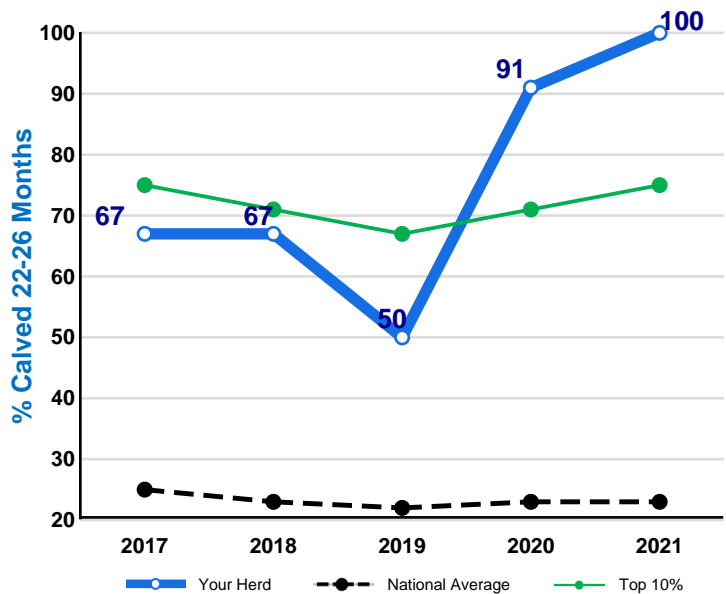

5. Heifers Calved 22-26 Months

6. Six Week Calving Rate Spring

Cow Numbers Over The Last 5 Years

*Figures are taken on 30th June each year	2017	2018	2019	2020	2021
*Total Cows	17	26	24	29	30
Average lactation	2.9	3.1	3.8	3.2	3.3

1. Replacement Index (Cows)

2. Replacement Index (1st Calvers)

3. Herd Calving Interval

4. Calves per Cow per Year

5. Heifers Calved 22-26 Months

6. Six-week Calving Rate Spring

7. 2021 Key Performance Indicators

	Your herd Average	National Average	Top 10%	*Your National rank
1. Replacement Index (Cows)	€135	€85	€109	98%
2. Replacement Index (1st Calvers)	€138	€89	€127	94%
3. Herd Calving Interval	367 days	395 days	360 days	80%
4. Calves per Cow per Year	1.05	0.86	1.01	95%
5. Heifers Calved 22-26 months	100%	23%	75%	N/A
6. Six Week Calving Rate Spring	92%	54%	96%	75%

*Your National rank is out of 100%. eg. 99% means the herd is in the top 1% for that metric.