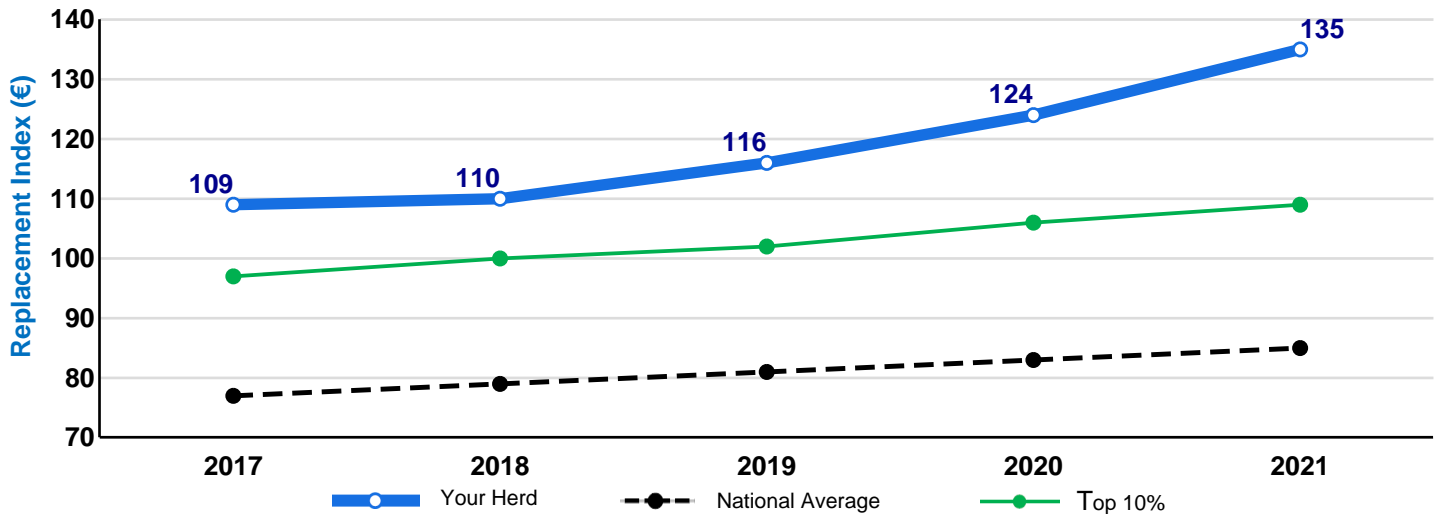

Your Herds Progress Snapshot (2017-2021)

Improved ↑

No Change =

Disimproved ↓

1. Replacement Index (Cows)

2. Replacement Index (1st Calvers)

3. Herd Calving Interval

4. Calves per Cow per Year

5. Heifers Calved 22-26 Months

6. Six Week Calving Rate Spring

Cow Numbers Over The Last 5 Years

*Figures are taken on 30th June each year	2017	2018	2019	2020	2021
*Total Cows	17	26	24	29	30
Average lactation	2.9	3.1	3.8	3.2	3.3

1. Replacement Index (Cows)