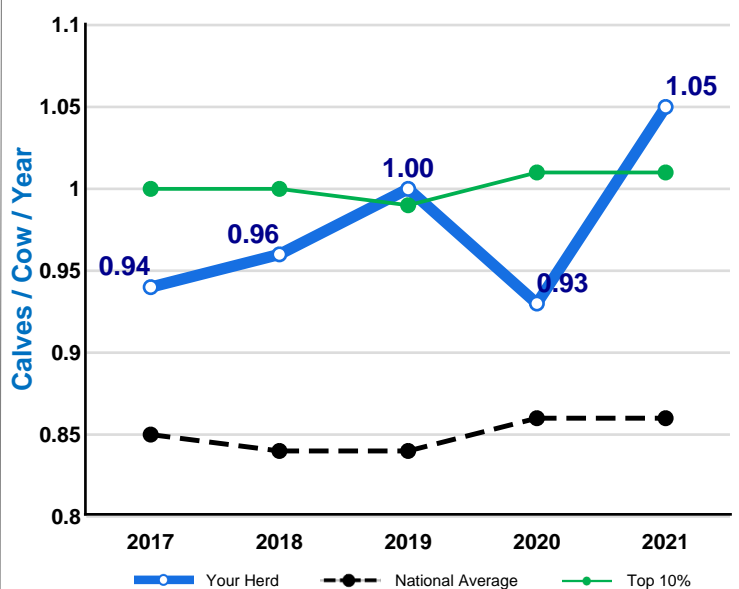

5. Heifers Calved 22-26 Months

6. Six Week Calving Rate Spring

Cow Numbers Over The Last 5 Years

*Figures are taken on 30th June each year	2017	2018	2019	2020	2021
*Total Cows	17	26	24	29	30
Average lactation	2.9	3.1	3.8	3.2	3.3

1. Replacement Index (Cows)

2. Replacement Index (1st Calvers)

3. Herd Calving Interval

4. Calves per Cow per Year

5. Heifers Calved 22-26 Months

6. Six-week Calving Rate Spring

7. 2021 Key Performance Indicators

	Your herd Average	National Average	Top 10%	*Your National rank
1. Replacement Index (Cows)	€135	€85	€109	98%
2. Replacement Index (1st Calvers)	€138	€89	€127	94%
3. Herd Calving Interval	367 days	395 days	360 days	80%
4. Calves per Cow per Year	1.05	0.86	1.01	95%
5. Heifers Calved 22-26 months	100%	23%	75%	N/A
6. Six Week Calving Rate Spring	92%	54%	96%	75%

*Your National rank is out of 100%. eg. 99% means the herd is in the top 1% for that metric.