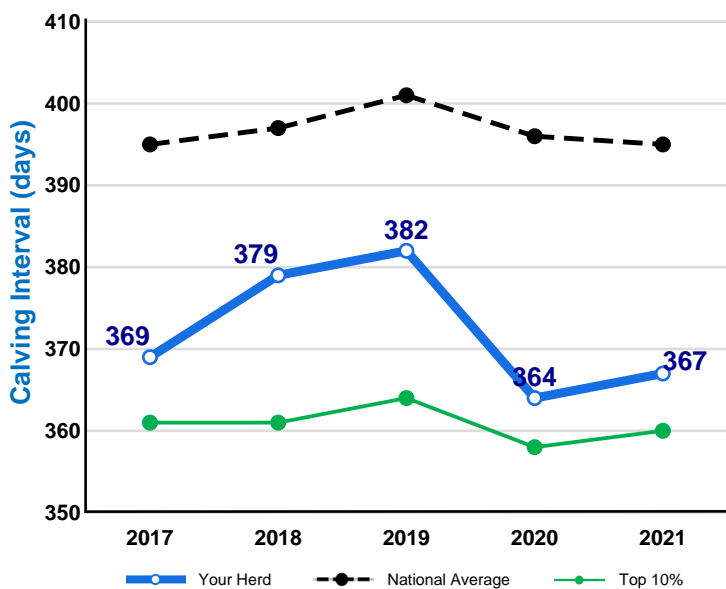

Your Herds Progress Snapshot (2017-2021)

Improved ↑

No Change =

Disimproved ↓

1. Replacement Index (Cows)

2. Replacement Index (1st Calvers)

3. Herd Calving Interval

4. Calves per Cow per Year

5. Heifers Calved 22-26 Months

6. Six Week Calving Rate Spring

Cow Numbers Over The Last 5 Years

*Figures are taken on 30th June each year	2017	2018	2019	2020	2021
*Total Cows	17	26	24	29	30
Average lactation	2.9	3.1	3.8	3.2	3.3

1. Replacement Index (Cows)

2. Replacement Index (1st Calvers)

3. Herd Calving Interval

4. Calves per Cow per Year

5. Heifers Calved 22-26 Months

6. Six-week Calving Rate Spring

7. 2021 Key Performance Indicators