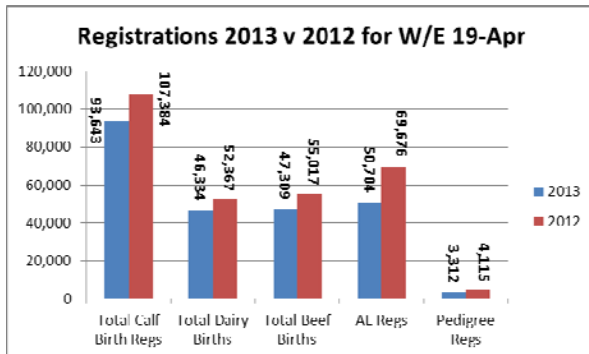

## ICBF Weekly Update 19<sup>th</sup> April 2013

### 2 Database

- The stats above are compiled with the assistance of DAFM AIM systems.
- In the Suckler scheme, the number of 2012 born calves with meal introduced is 611,026 with the number of animals weaned at 534,872.
- BVD test results continue to be received at ICBF and are being processed accordingly. There have been 1,250,000 results received since January 1<sup>st</sup>, of which 88,000 have come in the last 7 days. Since the beginning of the voluntary phase in 2012 1.74 million results have now been received.
- The graph below shows Inseminations recorded on AI Handhelds in 2013 compared with 2012.
- This week there were 1089 weights received through the technician service and 1,798 weights recorded by farmers. The graph shows the week and year to date totals.