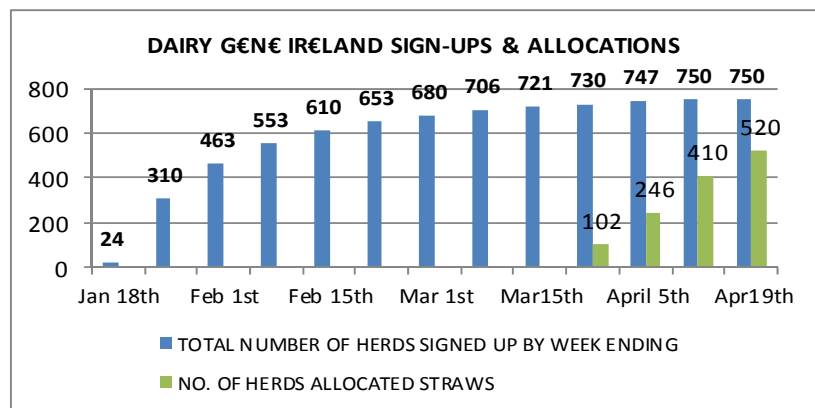

3 GENEIRELAND®

Beef

- ✚ Sign-ups are continuing for the GENEIRELAND spring program.
- ✚ 209 herds taking a total of 3828 straws have signed up so far.
- ✚ All orders received to date have been packed and dispatched.
- ✚ To learn more or to order straws please phone **1850 600 900** or **045 521573**.
- ✚ The approximate total straws ordered per bull so far are detailed in the table 1 & 2.

Table 1. List of Maternal Bulls currently on-test

Code	Name of Bull	Breed	Straws
GJB	Goulding Jumbo King	AA	380
TQL	Templequain Lord Jake	AA	275
VMP	Villablues Empire ET	BB	385
RWM	Rosemount Emlyn	BB	240
FWO	Fleetwood	CH	360
FSZ	Fiston	CH	350
LZF	Cavelands Fenian	CH	500
FYB	Ballylannon Frankey ET	CH	480
GRF	Gerard	CH	200
GPD	Guepard	CH	70
GZS	Gouldingpoll Superduty	HE	210
WLZ	Wilodge Enrico	LM	500
FTH	Elite Fred ET	LM	500
CJH	Filou	LM	230
FQR	Ballygarvan Stud Fernando	LM	230
GWO	Castleview Gringo ET	LM	450
FTY	Lennon Frosty	LM	500
EBY	Elderberry Galahad	LM	55
PZB	Bonaparte	SA	230
QCD	Cloondroon Calling	SI	365

Table 2. List of Terminal Bulls currently on-test

Code	Name of Bull	Breed	Straws
ZSD	Serpentin	BB	100
FSN	Folon	BB	75
GLP	Galopeur	BB	50
FFK	Conval Frank	CH	180
FGG	Leagaun Figaro	CH	145
FZM	Lenagh Equaliser	LM	80

Dairy

- ✚ Allocations are on-going subject to availability, with completion of all packs expected within 2 weeks.
- ✚ The average EBI of the Holstein-Friesian panel is €275.
- ✚ There are currently only 3 Pure Friesian bulls available.

4 Genetic Evaluations

The April 2013 routine evaluation update has been uploaded to the ICBF database and results are now available on the website in the usual locations. The extra evaluation information which accompanies the indexes on the individual bull search is currently being processed and will be completed early next week.