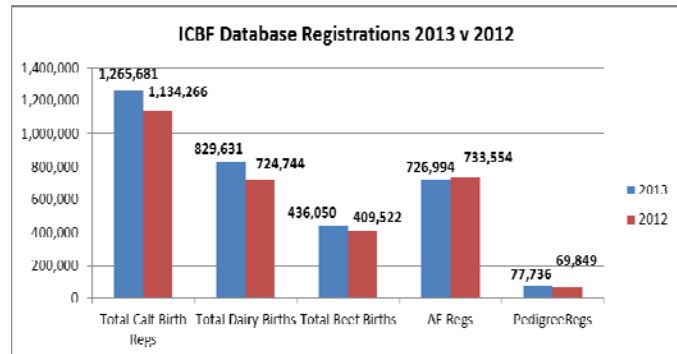

## ICBF Weekly Update 19<sup>th</sup> April 2013

### 1 Important Dates

- ICBF Board Meeting** – Thursday 2<sup>nd</sup> May, 10:00 to 12:30, Maldron Hotel, Portlaoise.
- ICBF AGM Meeting** – Thursday 2<sup>nd</sup> May, 12:30 to 13:30, Maldron Hotel, Portlaoise.
- Sheep Ireland Board / AGM Meeting** – Thursday 16<sup>th</sup> May, 11:00 to 14:00, Highfield House, Bandon.

### 2 Database

- The stats above are compiled with the assistance of DAFM AIM systems.
- In the Suckler scheme, the number of 2012 born calves with meal introduced is 611,026 with the number of animals weaned at 534,872.
- BVD test results continue to be received at ICBF and are being processed accordingly. There have been 1,250,000 results received since January 1<sup>st</sup>, of which 88,000 have come in the last 7 days. Since the beginning of the voluntary phase in 2012 1.74 million results have now been received.
- The graph below shows Inseminations recorded on AI Handhelds in 2013 compared with 2012.
- This week there were 1089 weights received through the technician service and 1,798 weights recorded by farmers. The graph shows the week and year to date totals.