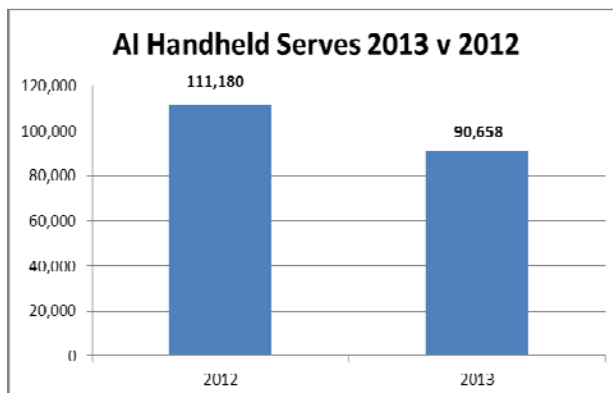

## ICBF Weekly Update 19<sup>th</sup> April 2013

### 2 Database

- The stats above are compiled with the assistance of DAFM AIM systems.
- In the Suckler scheme, the number of 2012 born calves with meal introduced is 611,026 with the number of animals weaned at 534,872.
- BVD test results continue to be received at ICBF and are being processed accordingly. There have been 1,250,000 results received since January 1<sup>st</sup>, of which 88,000 have come in the last 7 days. Since the beginning of the voluntary phase in 2012 1.74 million results have now been received.
- The graph below shows Inseminations recorded on AI Handhelds in 2013 compared with 2012.
- This week there were 1089 weights received through the technician service and 1,798 weights recorded by farmers. The graph shows the week and year to date totals.