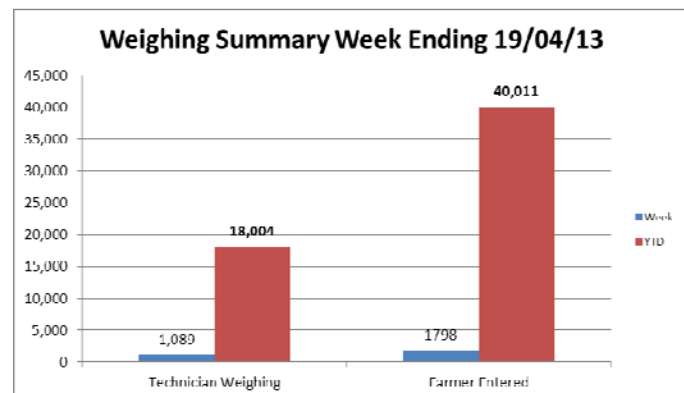

## ICBF Weekly Update 19<sup>th</sup> April 2013

### 2 Database

- The stats above are compiled with the assistance of DAFM AIM systems.
- In the Suckler scheme, the number of 2012 born calves with meal introduced is 611,026 with the number of animals weaned at 534,872.
- BVD test results continue to be received at ICBF and are being processed accordingly. There have been 1,250,000 results received since January 1<sup>st</sup>, of which 88,000 have come in the last 7 days. Since the beginning of the voluntary phase in 2012 1.74 million results have now been received.
- The graph below shows Inseminations recorded on AI Handhelds in 2013 compared with 2012.
- This week there were 1089 weights received through the technician service and 1,798 weights recorded by farmers. The graph shows the week and year to date totals.