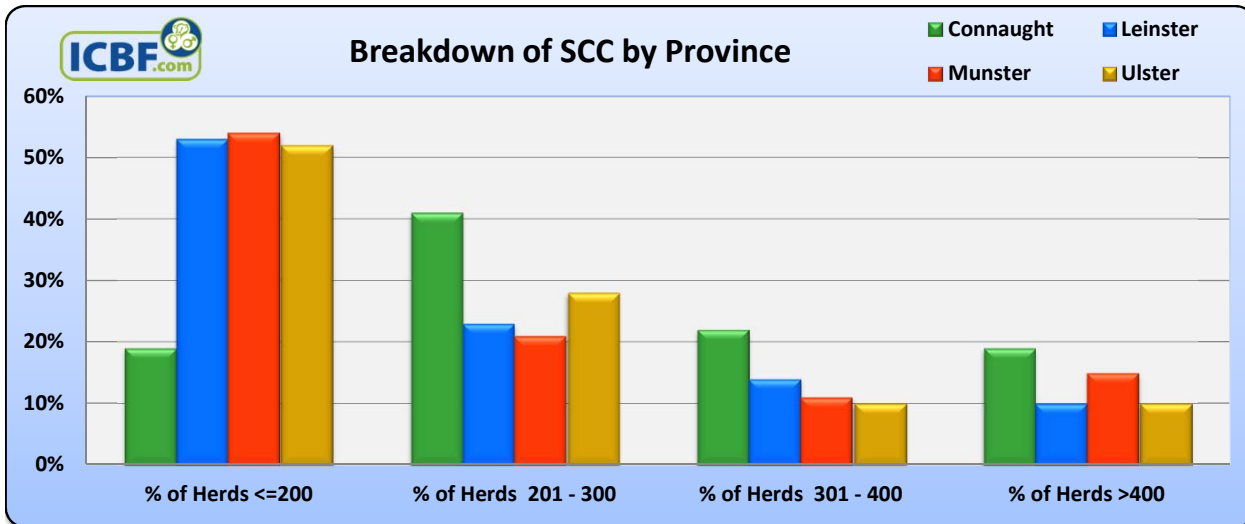

National Milk Recording Results for the 10 day period, 10-APR-2013 To 19-APR-2013

ICBF.com	No. Herds Recorded	No. Cows Recorded	Avg Herd Size	Avg Milk kg/Cow	Average Fat %	Average Protein %	Average F+P kg	Average SCC*
Connaught	32	2,187	68	26.0	3.92	3.21	1.85	284
Leinster	146	12,234	84	24.7	3.80	3.26	1.74	194
Munster	598	44,914	75	25.5	3.87	3.24	1.81	198
Ulster	29	1,942	67	25.9	3.69	3.18	1.77	179
National Statistics	805	61,277	76	25.4	3.85	3.24	1.80	199

* Geometric Mean Herd SCC

SCC Distribution for the 10 day period, 10-APR-2013 To 19-APR-2013

ICBF.com	No. Herds Recorded	No. Cows Recorded	Avg Herd Size	% of Herds <=200	% of Herds 201 - 300	% of Herds 301 - 400	% of Herds >400	Average SCC*
Connaught	32	2,187	68	19%	41%	22%	19%	284
Leinster	146	12,234	84	53%	23%	14%	10%	194
Munster	598	44,914	75	54%	21%	11%	15%	198
Ulster	29	1,942	67	52%	28%	10%	10%	179
National Statistics	805	61,277	76	52%	22%	12%	14%	199

* Geometric Mean Herd SCC