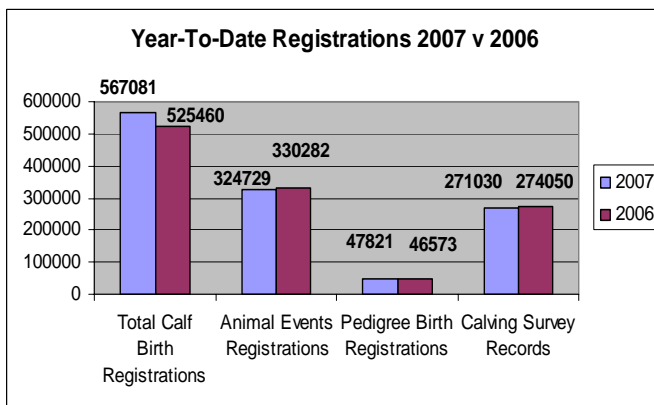

UPDATE – for period 10th – 13th April 2007

1 Important Dates

- ✚ **High EBI Heifer Sales** - Kilkenny 16th April.
- ✚ **Evening Mart Beef Events** - Loughrea Mart, Wednesday 18th April, Manorhamilton Mart Thursday 19th April. Both events will feature the Euro Star beef indexes and GENÉIRÉLAND® beef.
- ✚ **Ballyhaise Open Day** - Thursday 19th April.
- ✚ **ICBF Board meeting** on Thursday 3rd May 2007. Comfort Inn Portlaoise.
- ✚ **ICBF Annual General Meeting** on Thursday 3rd May at 2.30pm. Comfort Inn Portlaoise.

2 Database Update

- ✚ 40,642 inseminations have been received so far in 2007, compared with 10,204 in 2006 for the same period. The volumes of inseminations being recorded on handhelds is increasing rapidly as the breeding season kicks off in earnest.
- ✚ The use of the Sire Advice program is on-going at the rate of around 100 'Sire Advice runs' per day. A full review of the Sire Advice program, engaging with all stakeholders will take place at the end of the breeding season with a view to agreeing further developments of the Sire Advice solution.
- ✚ The new Herdbook front end was demonstrated to the herd-books this week at the meeting in Dublin. It will be released to all herd-books next week.
- ✚ Some minor refinements to the fertility reports are being made in advance of the peak breeding season. The changes will provide for the exclusion of cows indicated as 'to be culled' from the calculations on the report.
- ✚ Further development on the HerdPlus profiles are being worked on and should be available for release next week, after we have completed the testing of them.