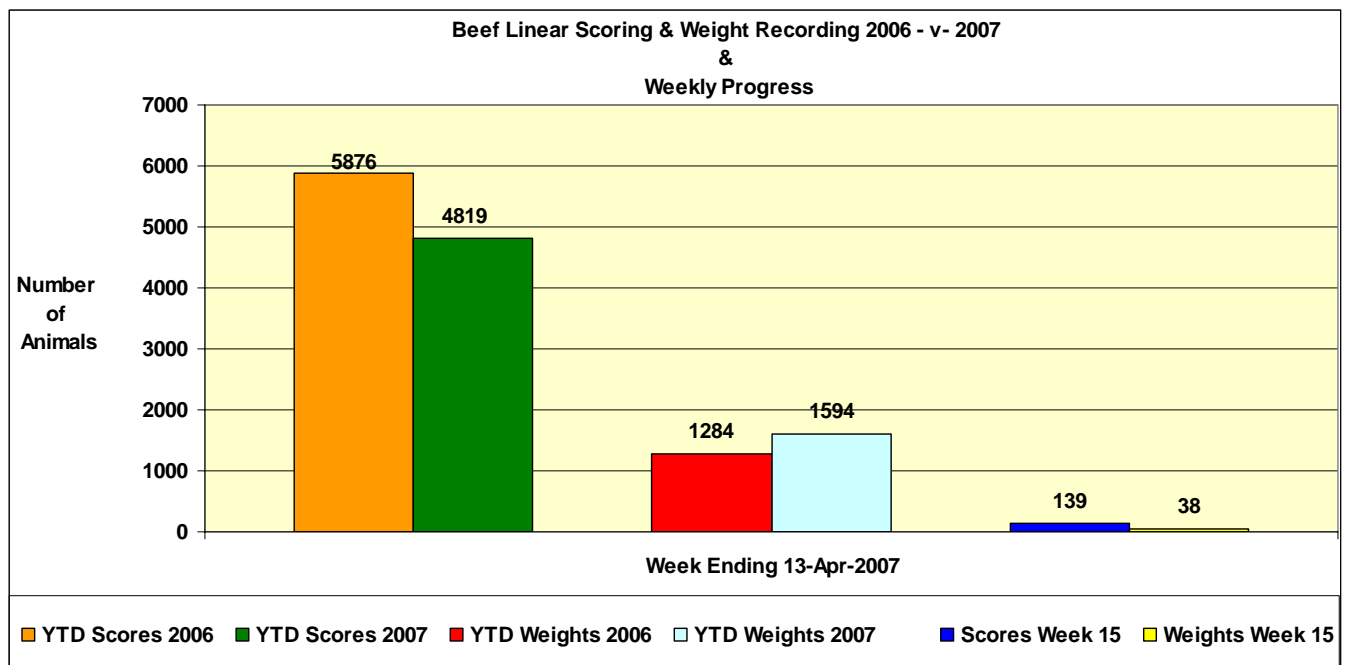

4 Tully

- ✚ A total of 6 bulls were sold from Tully this week.
- ✚ Two bulls will be exported to Northern Ireland on the 14-4-07.
- ✚ Slaughtering of the bulls will take place from the 24-4-07.
- ✚ Queries resulting from the statements issued last week have been dealt with. Cheques will be issued next week.
- ✚ Deadline for written submissions on future of Tully is Friday 20th April. A draft discussion document is available on request for anybody wanting more information before making a written submission. Please contact me directly (bwickham@icbf.com).

5 International Beef Evaluations

- ✚ Work continues on conversion formulae for Charolais and Limousine from France. This will be implemented on the next beef evaluation.
- ✚ Guidelines for Herd Books to add foreign born animals to the database will be issued later today.

6 Genetic Evaluations

- ✚ Extractions for the next dairy & beef run are progressing.
- ✚ Staff from the genetic evaluation unit were present at dairy discussion groups this week.
- ✚ On Wednesday a lecture was given to advanced beef students at UCD.
- ✚ ICBF staff are helping UCD to source Limousine cross cows from dairy herds for an upcoming feed conversion efficiency trial.

7 Beef Linear Scoring