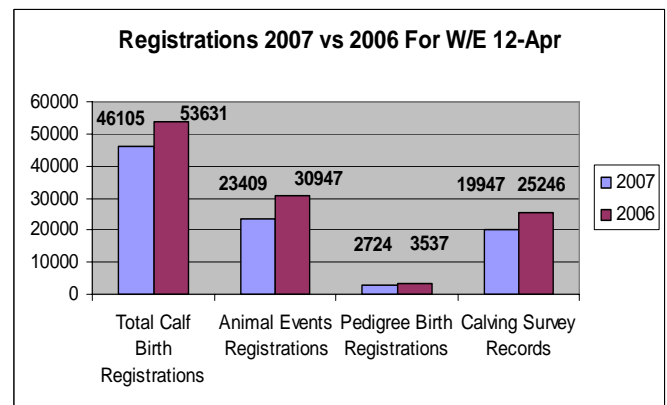

UPDATE – for period 10th – 13th April 2007

1 Important Dates

- ✚ **High EBI Heifer Sales** - Kilkenny 16th April.
- ✚ **Evening Mart Beef Events** - Loughrea Mart, Wednesday 18th April, Manorhamilton Mart Thursday 19th April. Both events will feature the Euro Star beef indexes and GENÉIRÉLAND® beef.
- ✚ **Ballyhaise Open Day** - Thursday 19th April.
- ✚ **ICBF Board meeting** on Thursday 3rd May 2007. Comfort Inn Portlaoise.
- ✚ **ICBF Annual General Meeting** on Thursday 3rd May at 2.30pm. Comfort Inn Portlaoise.

2 Database Update

- ✚ 40,642 inseminations have been received so far in 2007, compared with 10,204 in 2006 for the same period. The volumes of inseminations being recorded on handhelds is increasing rapidly as the breeding season kicks off in earnest.
- ✚ The use of the Sire Advice program is on-going at the rate of around 100 'Sire Advice runs' per day. A full review of the Sire Advice program, engaging with all stakeholders will take place at the end of the breeding season with a view to agreeing further developments of the Sire Advice solution.
- ✚ The new Herdbook front end was demonstrated to the herd-books this week at the meeting in Dublin. It will be released to all herd-books next week.
- ✚ Some minor refinements to the fertility reports are being made in advance of the peak breeding season. The changes will provide for the exclusion of cows indicated as 'to be culled' from the calculations on the report.
- ✚ Further development on the HerdPlus profiles are being worked on and should be available for release next week, after we have completed the testing of them.