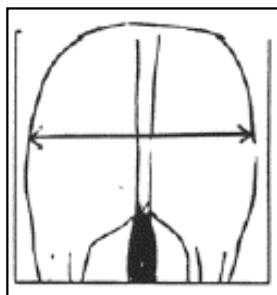

Genetic Recording Of Weanlings

What is GROW?

- **ICBF** Beef Recording Service.
- Measures **Shape** & **Weight** of Beef Weanlings.

What is involved?

Linear Score & Weight Record Weanlings

- 5 Weanlings with known Sires
- 150 - 300 days old
- Crush & Washing Facilities

What is Linear Scoring?

Overall Assessment of a Beef animal for traits of Economic importance.

Docility

**Loin
Development**

**Length
of Back**

**Hindquarter
Development**

**Thigh
Width**

**Width
at Hips**

**Pelvic
Length**

**Depth
of Chest**

How much?

Pedigree

Score

€6

Weigh

€4